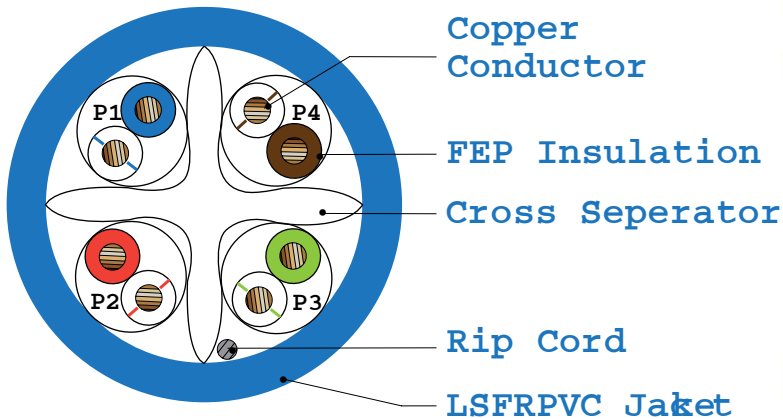

LINE DRAWING

PAIR	COLOR CODING
P1	BLUE-WHITE/BLUE
P2	ORANGE-WHITE/ORANGE
P3	GREEN- WHITE/GREEN
P4	BROWN- WHITE/BROWN

Color hues may vary slightly from those pictured.

CONSTRUCTION

Conductor Material
Solid-Bare Copper

Conductor O.D.
0.570 ±0.005mm

Insulation Material
HDPE

Insulation Diameter
1.02 ±0.03mm

Sheath Material
PVC

Sheath Thickness
0.55 ±0.05mm

External O.D.
6.3 ±0.4mm

Cable Construction
23AWG U/UTPx4P

Ripcord
Nylon

APPLICATION AND PERFORMANCE SPECIFICATION INFORMATION IS SUBJECT TO CHANGE WITHOUT NOTIFICATION

404 NW ENTERPRISE DR. PORT ST. LUCIE, FL 34986 | 772.408.5213 | WWW.RPP-USA.COM