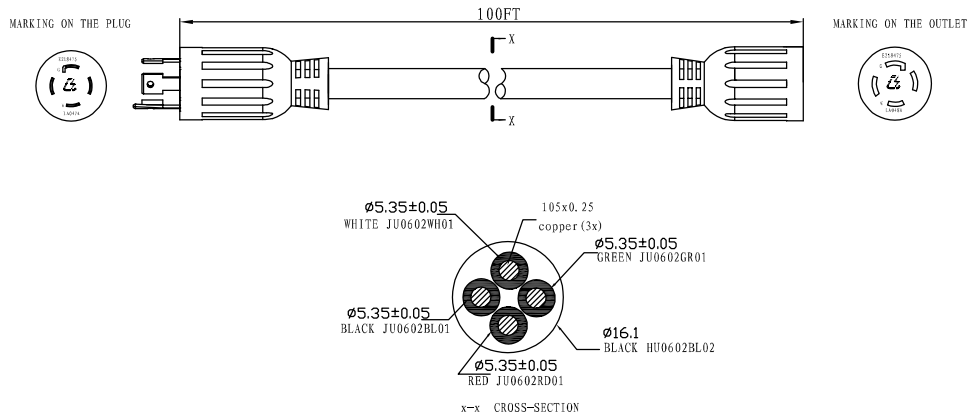

## SERIES SPECIFICATIONS

RPP's generator extension cords are a quick and convenient way to get additional cord length between the generator and transfer switch, power inlet box, power tool or appliance.

## LINE DRAWING

## CONSTRUCTION

**Length**  
100ft.

**Amp Rating**  
30A

**Color**  
Black

**Type**  
SJTW

**AWG**  
10

**# of Conductors**  
4

**Conductor Material**  
Copper