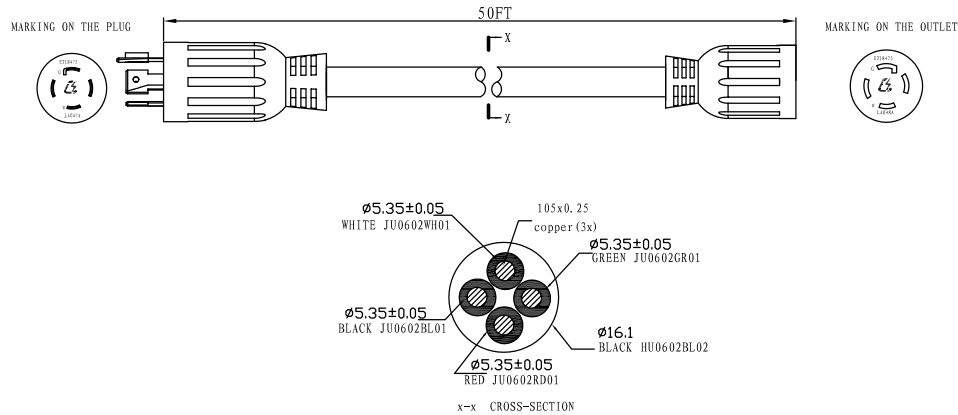

## SERIES SPECIFICATIONS

RPP's generator extension cords are a quick and convenient way to get additional cord length between the generator and transfer switch, power inlet box, power tool or appliance.

## LINE DRAWING

## CONSTRUCTION

**Length**  
50ft.

**Amp Rating**  
30A

**Color**  
Black

**Type**  
SJTW

**AWG**  
10

**# of Conductors**  
4

**Conductor Material**  
Copper