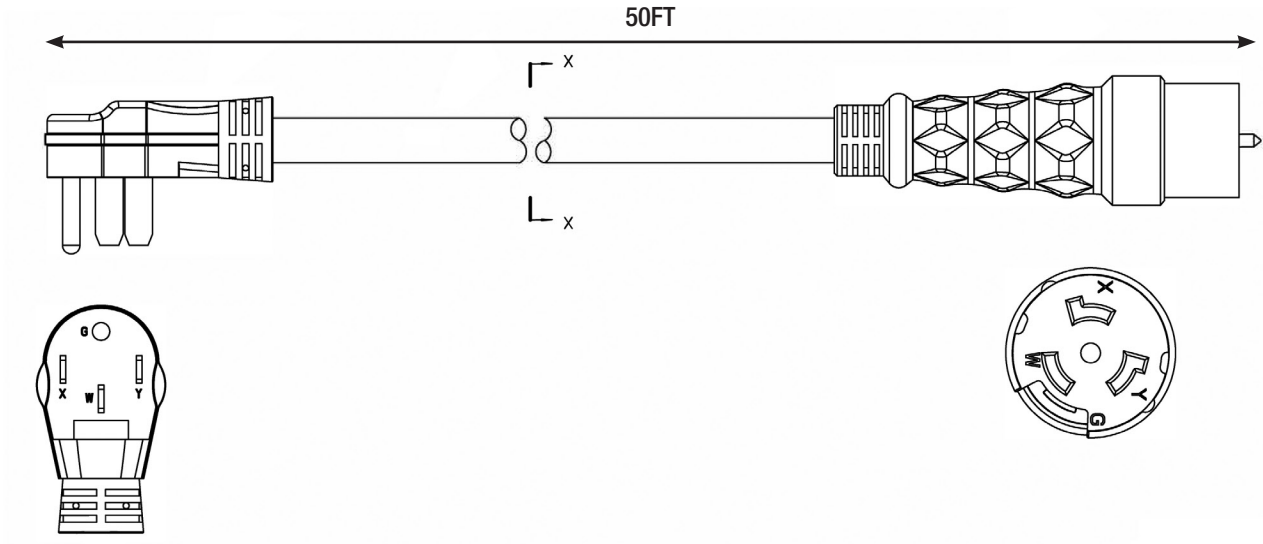

CONTRACTOR:	
PROJECT:	DATE:
PREPARED BY:	MODEL: WH GC 5050

LINE DRAWING

ORDERING INFORMATION

PART CODE	IMS CODE
WH GC 5050	0575-7780